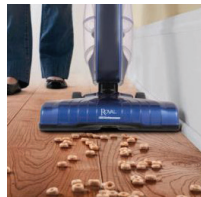

ROYAL

Pro Series

CORDED STICK-VAC | ER20000

FEATURES

- Powered brushroll with Cyclonic Technology
- Brushroll shut-off for cleaning hard surfaces
- Non-marring wheels
- Swivel steering for easy maneuverability
- Edge cleaning bristles
- Wide cleaner mouth
- Low-profile base fits under counter edges and furniture
- 2-layer Microfiltration
- Extreme recline handle
- Clear bottom release dirt cup lets you see when it needs emptied
- 25-foot power cord with cord release
- 2-year warranty

Cleans Under Furniture

Hard Floor Cleaning

Bottom release Dirt Cup

SPECIFICATIONS

ER20000		
UL Approval		Yes
Motor		2 Amp
Nozzle		11"
Cord Length		25'
Replacement Parts	Microfilter	001331007
	Belt	001942002
Package Weight		10.6 lbs
Package Dimensions		10.63" x 8" x 25"
Warranty		2 year household